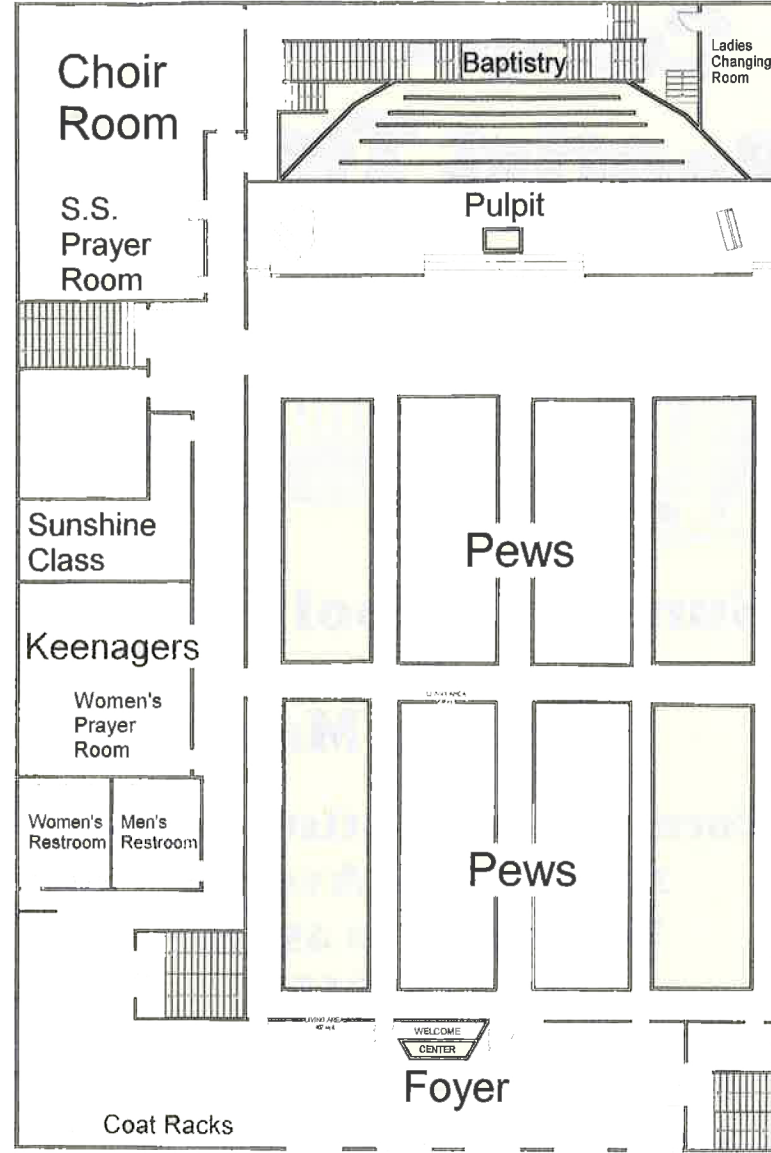

Basement

Nursery Through 2nd Grade (Basement)
Junior Church – 1st & 2nd Grades (Ruby Hall)

1st Floor

Adult Class – Auditorium
Keenagers Class – Senior Adults
Sunshine Class
Choir Room

2nd Floor

Jr High 7th – 9th Grade
High School 10th – 12th Grade
Firm Foundations Class
Faithbuilders