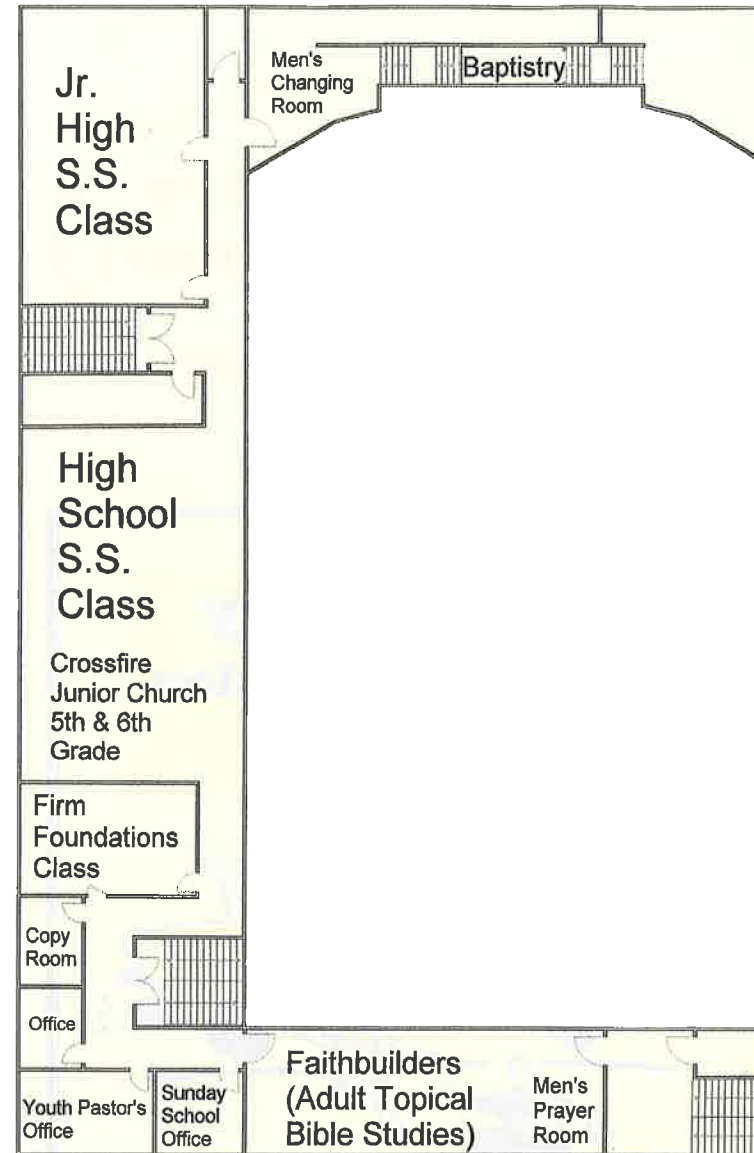

Basement

Nursery Through 2nd Grade (Basement)
Junior Church – 1st & 2nd Grades (Ruby Hall)

1st Floor

Adult Class – Auditorium
Keenagers Class – Senior Adults
Sunshine Class
Choir Room

2nd Floor

Jr High 7th – 9th Grade
High School 10th – 12th Grade
Firm Foundations Class
Faithbuilders

3rd Floor

Sunday School 3rd – 6th Grades
Super Church 3rd / 4th Grades